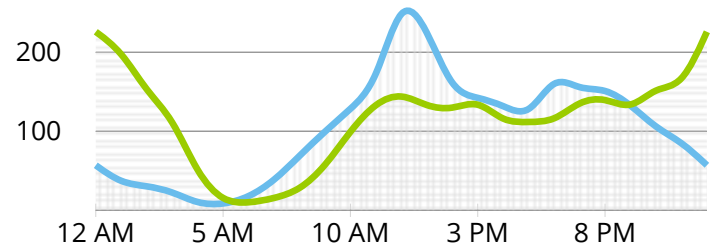

Apr 1, 2018 - Apr 30, 2018

2,569

Typical Day

10,218

Sat, Apr 7 - Busiest Day

2,915

Wednesday Average

17,975

Typical Week

50,523

Peak Week Beginning Sun, Apr 1

77,069

Total Visitors

Average Daily Activity

Weekdays Weekends

Hours	%	Total
5am - 11am	8%	213
11am - 5pm	39%	990
5pm - 11pm	32%	823
11pm - 5am	21%	543

Totals

Week beginning Sun, Apr 1	50,523
Week beginning Sun, Apr 8	26,546
Week beginning Sun, Apr 15	0
Week beginning Sun, Apr 22	0
Week beginning Sun, Apr 29	0