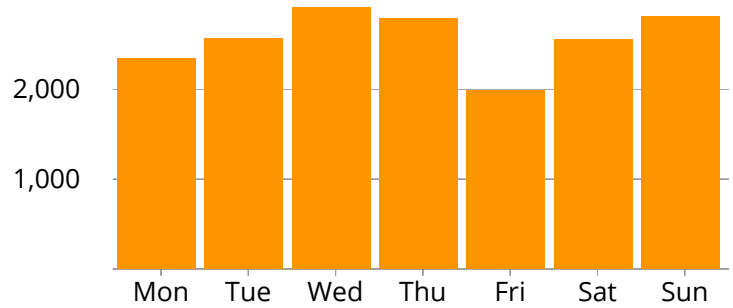

Apr 1, 2018 - Apr 30, 2018

2,569

Typical Day

10,218

Sat, Apr 7 - Busiest Day

2,915

Wednesday Average

17,975

Typical Week

50,523

Peak Week Beginning Sun, Apr 1

77,069

Total Visitors

Average Daily Activity

Weekdays Weekends

Hours	%	Total
5am - 11am	8%	213
11am - 5pm	39%	990
5pm - 11pm	32%	823
11pm - 5am	21%	543

Totals

Week beginning Sun, Apr 1	50,523
Week beginning Sun, Apr 8	26,546
Week beginning Sun, Apr 15	0
Week beginning Sun, Apr 22	0
Week beginning Sun, Apr 29	0